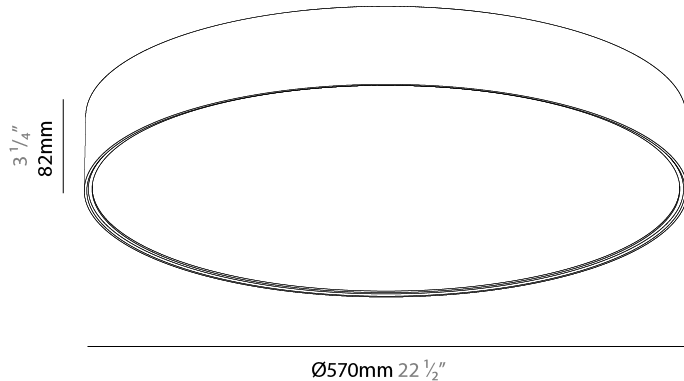

GENERAL

Series: Sign EVO
Partner: Prolicht
Division: Architectural
Installation: Surface
Product Type: Ceiling Surface
Mounting Location: Ceiling
Light Distribution: Direct

PHYSICAL

Shape: Round
Diameter (mm): 570
Diameter (in): 22 7/16
Height (mm): 82
Height (in): 3 1/4
Weight (kg): 6.5
Diffuser: PMMA - Opal / Microprism / Clear Microprism
Fixture Finish: SSR / BKV / CWI / CRY / HAB / UFT / ITA / RUA / FTG / MYG / LOD / PUS / FRO / FUP / KIA / POP / BLS / SPG / MEY / GOH / CHC / COM / ABZ / JAG / OBR / MOS / ROR
Fixture Material: PMMA / Extruded Aluminum / Steel
Upon Request: DALI Dimming / MATTER Dimming

ELECTRICAL

Lamp Type: LED (Zhaga Standard)
Input Wattage (W): 52.6
Total Output Wattage (W): 45.7
Dimming: Tri-Mode (Non-Dimming and Phase Dimming (120Vac only) and 0-10V Dimming)
Driver Included: Yes
Driver Location: Integrated
Driver Type: Constant Current - Universal
Driver Class: Class 2
Input Voltage (V): 120
Upon Request: DALI Dimming / MATTER Dimming

LED

Color Temperature (°K): 2700 / 3000 / 3500 / 4000
Max. Delivered Lumen (lm): Max 8256
Nominal Lumen (lm): Mxa 9408
CRI: >90 CRI
Lamp Life (hrs): 50000

OPTICAL

RATINGS AND CERTIFICATIONS

Certified By: Certified for North American Standards
IP rating: IP40
Glare Rating: ≤ 19